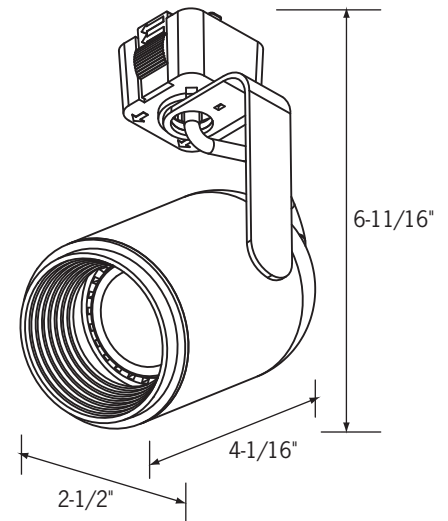

Dimming

Dimmable to 10% with forward phase/TRIAC dimming. For optimal performance, use forward phase/TRIAC dimmer specifically designed for LED lamps. Dimming performance may vary due to field conditions, including but not limited to, power quality, installation and wiring, and variations in dimmer production. Please reference the dimmer manufacturer's instructions for dimmer installation and further information.

Warranty

This fixture is covered by ConTech's full three (3) year replacement guarantee after date of purchase.

Listing

cCSAus Certified to UL standards. Suitable for dry locations. 6W Lamps are Energy Star listed.

Fixture Compatibility

Standard ConTech track fixtures are cCSAus Certified as-is for use with ConTech's many track systems, as well as with Juno^{®1} Lighting track. By changing the prefix in the part number, ConTech can install inserts which make our fixtures compatible with other manufacturers. Replace "CTL" with "HTL" for Halo^{®2} track, "LTL" for Lightolier^{®3} track, and "PTL" for Capri^{®4} track. For more information, please consult our factory.

Lamp

Energy efficient Megaman lamp designed to last 25,000 hours. RoHS compliant, contains no lead or mercury.

Lamp Type	Lumens	CBCP	Base	CCT	CRI	W	LPW
PAR16 35 Degree	530	600	GU10	2700K, 3000K 4000K	82+	7W	76LpW
PAR16 24 Degree	550	2100	GU10	2700K, 3000K 3500K, 4000K	82+	6W	92LpW
PAR16 35 Degree	550	1240	GU10	2700K, 3000K 3500K, 4000K	82+	6W	92LpW
PAR16 24 Degree	400	1700	GU10	3000K	97	6W	67LpW
PAR16 35 Degree	400	900	GU10	3000K	97	6W	67LpW