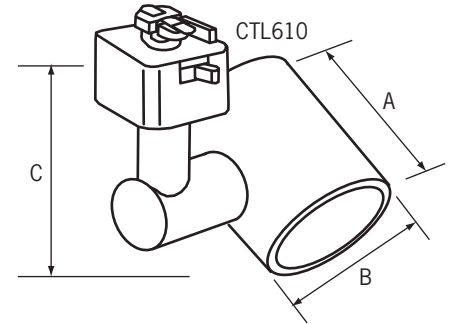

Listing

cULus listed. Suitable for dry locations. 20W and 25W Lamps are Energy Star listed.

Fixture Compatibility

Standard ConTech track fixtures are cCSAus Certified as-is for use with ConTech's many track systems, as well as with Juno®¹ Lighting track. By changing the prefix in the part number, ConTech can install inserts which make our fixtures compatible with other manufacturers. Replace "CTL" with "HTL" for Halo®² track, "LTL" for Lightolier®³ track, and "PTL" for Capri®⁴ track. For more information, please consult our factory.

Lamp/Light Output (Performance)

Megaman LED lamp designed to last 25,000 hours
RoHS compliant, contains no lead or mercury

Lamp Type	Lumens	CBCP	Base	CCT	CRI	W	LPW
PAR38 10 Degree	1150	20,000	E26	2700K, 3000K 3500K, 4000K	82+	15W	73LpW
PAR38 25 Degree	1400	8700	E26	2700K, 3000K 3500K, 4000K	82+	18W	78LpW
PAR38 45 Degree	1400	2950	E26	2700K, 3000K 3500K, 4000K	82+	18W	78LpW
PAR38 25 Degree	1200	7400	E26	3000K	95	18W	67LpW
PAR38 45 Degree	1200	2380	E26	3000K	95	18W	67LpW
PAR38 35 Degree	2100	7000	E26	2700K, 3000K 3500K, 4000K	82+	20W	105LpW
PAR38 20 Degree	2800	15,000	E26	2700K, 3000K 3500K, 4000K	82+	30W	93LpW
PAR38 40 Degree	3000	5500	E26	2700K, 3000K 3500K, 4000K	82+	30W	100LpW
PAR38 20 Degree	2350	12,500	E26	3000K	95	30W	78LpW
PAR38 40 Degree	2550	4650	E26	3000K	95	30W	85LpW

DIMENSIONS			
Model	A	B	C
CTL610	2-3/4"	2-1/4"	4-7/8"
CTL610/LA638	3-3/4"	2-1/4"	5-3/4"