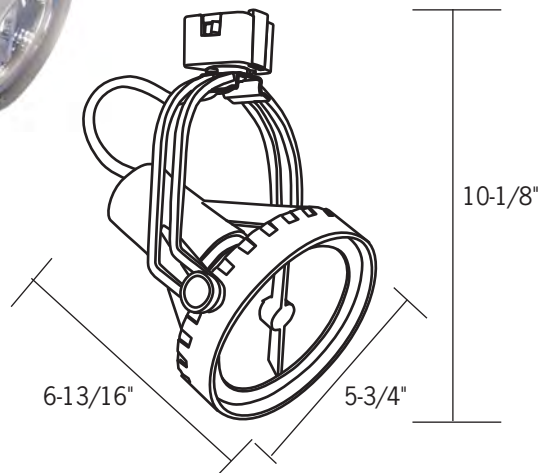

Dual-rail yoke design provides a hi-tech, less bulky look.

Sure Set yoke for precise aiming without tools and full 350° rotation.

Integral ON/OFF switch and track polarity indicator are standard.

Dimming

Dimmable to 10% with forward phase/TRIAC dimming. For optimal performance, use forward phase/TRIAC dimmer specifically designed for LED lamps. Dimming performance may vary due to field conditions, including but not limited to, power quality, installation and wiring, and variations in dimmer production. Please reference the dimmer manufacturer's instructions for dimmer installation and further information.

Warranty

This fixture is covered by ConTech's full three (3) year replacement guarantee after date of purchase.

Listing

cCSAus Certified. Suitable for dry locations.

Lamps are Energy Star listed.

Fixture Compatibility

Standard ConTech track fixtures are cCSAus Certified as-is for use with ConTech's many track systems, as well as with Juno^{®1} Lighting track. By changing the prefix in the part number, ConTech can install inserts which make our fixtures compatible with other manufacturers. Replace "CTL" with "HTL" for Halo^{®2} track, "LTL" for Lightolier^{®3} track, and "PTL" for Capri^{®4} track. For more information, please consult our factory.

Lamp/Light Output (Performance)

Megaman LED lamp designed to last 25,000 hours

RoHS compliant, contains no lead or mercury

Lamp Type	Lumens	CBCP	Base	CCT	CRI	W	LPW
PAR38 10 Degree	1150	20,000	E26	2700K, 3000K 3500K, 4000K	82+	15W	73LpW
PAR38 25 Degree	1400	8700	E26	2700K, 3000K 3500K, 4000K	82+	18W	78LpW
PAR38 45 Degree	1400	2950	E26	2700K, 3000K 3500K, 4000K	82+	18W	78LpW
PAR38 25 Degree	1200	7400	E26	3000K	95	18W	67LpW
PAR38 45 Degree	1200	2380	E26	3000K	95	18W	67LpW
PAR38 35 Degree	2100	7000	E26	2700K, 3000K 3500K, 4000K	82+	20W	105LpW
PAR38 20 Degree	2800	15,000	E26	2700K, 3000K 3500K, 4000K	82+	30W	93LpW
PAR38 40 Degree	3000	5500	E26	2700K, 3000K 3500K, 4000K	82+	30W	100LpW
PAR38 20 Degree	2350	12,500	E26	3000K	95	30W	78LpW
PAR38 40 Degree	2550	4650	E26	3000K	95	30W	85LpW