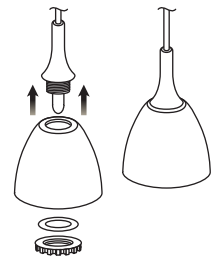

CTS349

Treo Satin Glass Decorative Shade

Orchard Field Glass is a unique collection of pendant shades that combine contemporary shapes and universal colors for virtually any application. These shades are designed for ConTech's Lock-Fit pendant fixtures.

Lock-Fit Assembly

Ordering Information

Example Order:

Shade Color

- CTS349-SB** - Satin Blue
- CTS349-SR** - Satin Red
- CTS349-SW** - Satin White