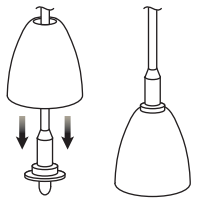

## Ellipse Case Glass Gravity-Fit Shade

Orchard Field Glass is a unique collection of pendant shades that combine contemporary shapes and universal colors for virtually any application. These shades are designed for ConTech's Gravity-Fit pendant fixtures.

Amber

Blue

Red

White

Gravity Fit Assembly