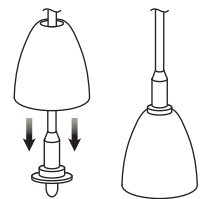

MLA115K

Etch Case Glass Gravity-Fit Shade

Orchard Field Glass is a unique collection of pendant shades that combine contemporary shapes and universal colors for virtually any application. These shades are designed for ConTech's Gravity-Fit and Lock-fit pendant fixtures.

Gravity Fit Assembly

Ordering Information

Example Order:

Shade Color

- MLA115K-AP** - Amber
- MLA115K-B** - Blue
- MLA115K-BL** - Black
- MLA115K-R** - Red

Note: If using MLA115K with an E26 Base pendant, lamp diameter must be less than 2" OD, such as an A15 lamp; not compatible with A19 or A21 lamps.