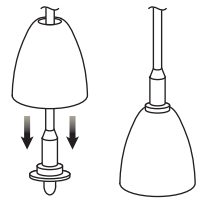

MLA248

Luminous Wrap Decorative Shade

Orchard Field Glass is a unique collection of pendant shades that combine contemporary shapes and universal colors for virtually any application. These shades are designed for ConTech's Gravity-Fit fixtures. Includes brass ring mount, optional chrome external hardware is available (MLA248-CHR NUTS)

Gravity Fit Assembly

Ordering Information

Example Order:

Shade Color

MLA248-B - Beige Parchment Paper
MLA248-CHR NUTS - Chrome Thumb Nuts