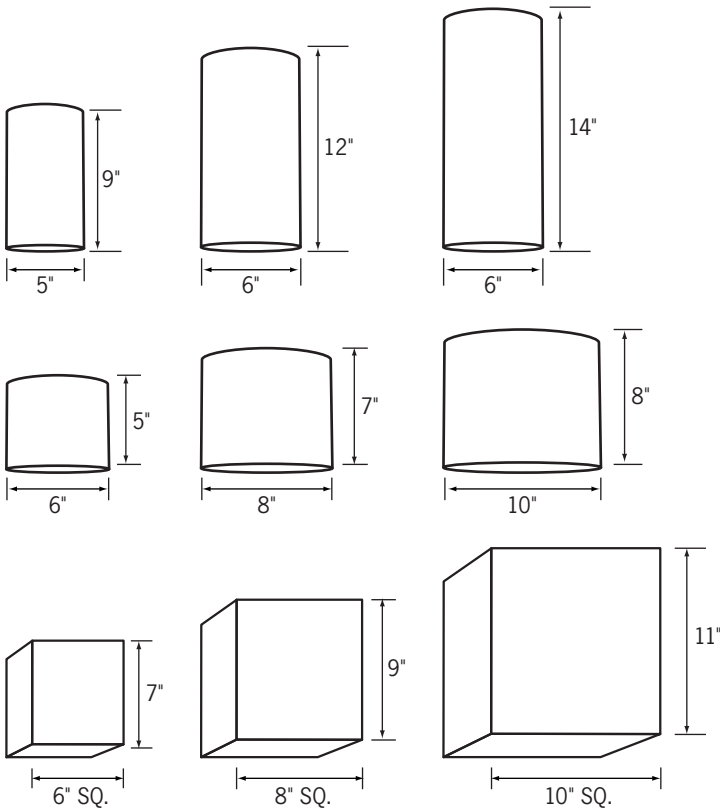

Decorative Gravity-Fit Fabric Shades

These decorative pendant fabric shades are available in three (3) Square, Drum and Cylinder shapes with six (6) standard fabrics to choose from. An optional top dust cover and acrylic bottom diffuser are available for enhanced visual comfort. Designed for use with many of our standard gravity-fit pendant products, these modern shades will add a rich, elegant feel to any interior space. Custom shade sizes and fabrics are also available, please consult factory for information.

Linen Sand Slate

Chocolate Maroon Embroidered

Ordering Information

Example Order:

Shape/Size	Fabric	Dust Cover (Top of Shade)	Acrylic Diffuser (Bottom of Shade)
<input type="text"/>	<input type="text"/>	<input type="text"/>	<input type="text"/>
OFFCYA - 5" Dia. x 9" H Cylinder OFFCYB - 6" Dia. x 12" H Cylinder OFFCYC - 6" Dia. x 14" H Cylinder OFFDRA - 6" Dia. x 5" H Drum OFFDRB - 8" Dia. x 7" H Drum OFFDRC - 10" Dia. x 8" H Drum OFFSQA - 6" Sq. x 7" H Square OFFSQB - 8" Sq. x 9" H Square OFFSQC - 10" Sq. x 11" H Square	1 - Linen 2 - Sand 3 - Slate 4 - Chocolate 5 - Maroon 6 - Embroidered	OFFDCRD5 - 5" Dia. (Fits OFFCYA) OFFDCRD6 - 6" Dia. (Fits OFFCYB, OFFCYC & OFFDRA) OFFDCRD8 - 8" Dia. (Fits OFFDRB) OFFDCRD10 - 10" Dia. (Fits OFFDRC) OFFDCSQ6 - 6" Sq. (Fits OFFSQA) OFFDCSQ8 - 8" Sq. (Fits OFFSQB) OFFDCSQ10 - 10" Sq. (Fits OFFSQC)	OFFDIFRD5 - 5" Dia. (Fits OFFCYA) OFFDIFRD6 - 6" Dia. (Fits OFFCYB, OFFCYC & OFFDRA) OFFDIFRD8 - 8" Dia. (Fits OFFDRB) OFFDIFRD10 - 10" Dia. (Fits OFFDRC) OFFDIFSQ6 - 6" Sq. (Fits OFFSQA) OFFDIFSQ8 - 8" Sq. (Fits OFFSQB) OFFDIFSQ10 - 10" Sq. (Fits OFFSQC)