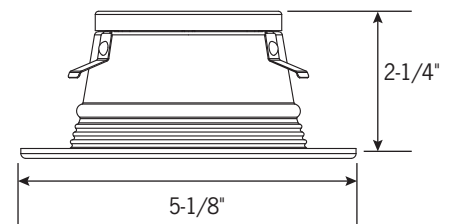

Ordering Information

Example Order:

Housing*

RL20L-ICSA-R

LED Module*

RF4L127KCE-PL - 4" 13W, 2700K, Platinum Haze Reflector/White Trim Ring
RF4L127KCE-WHT - 4" 13W, 2700K, White Reflector/White Trim Ring
RF4L130KCE-PL - 4" 13W, 3000K, Platinum Haze Reflector/White Trim Ring
RF4L130KCE-WHT - 4" 13W, 3000K, White Reflector/White Trim Ring

*NOTE: Housing and Module are ordered as separate line items