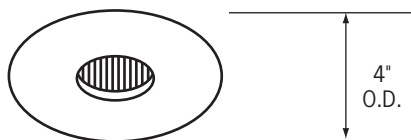

CST413V-P

Trimless Wall Wash

White Trim Ring, Black Angled Vertical Ring. Linear
Spread Lens and internal Kicker Reflector. 50mm lens.