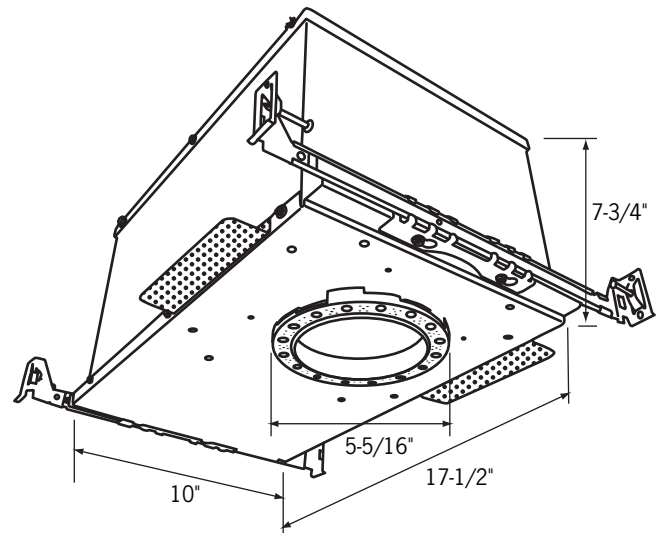

Lamp/Electrical

(1) 12V 50W MR16 (max.), GU5.3 Base. Lamp sold separately.
Thermally protected Magnetic Class H Transformer is prewired: 120V in/12V out.
Junction box has (5) 1/2" knock-outs and (2) 1/2" - 3/4" concentric knockouts with spring latch access plate.
Approved for through branch wiring; maximum (8) 12AWG.
Low voltage, magnetic dimming controls can be used.

Trims

Envision "Trimless" trims suit the needs of performance, adjustability and décor. See "Trims for Envision Housings" specification sheet.
On trims designed for use with MR16 lamps, Con-Tech Lighting provides a clear, tempered safety glass. This safety glass should only be used with open MR16 lamps, and not used with MR16 lamps that contain an integral glass lens.

Warranty

This fixture is covered by ConTech's full one (1) year replacement guarantee after date of purchase.

Labels/Usage

cCSAus Certified.
StopAire® product conforms to Washington State Energy Code (WSEC) for low air infiltration. Tested in accordance with ASTM-E283 (2.0 cfm or less).
Damp location listed.

Aperture: 4-1/8"
Ceiling Opening: 5-1/2"
Max. Ceiling Thickness: 2"

Ordering Information

Example Order:

Housing

RS4150-ICSA

Trims*

- **CST402V-P-CLR** - Trimless Adjustable Multiplier, Clear Reflector
- **CST402V-P-PL** - Trimless Adjustable Multiplier, Platinum Reflector
- **CST402V-P-WHT** - Trimless Adjustable Multiplier, White Reflector
- **CST403V-P** - Trimless Adjustable Slot Aperture
- **CST404V-P-CLR** - Trimless Adjustable Angled Cone, Clear Reflector
- **CST404V-P-PL** - Trimless Adjustable Angled Cone, Platinum Reflector
- **CST405V-P** - Trimless Adjustable Pinhole

*See "Trims for Envision Housings" specification sheet for trim details