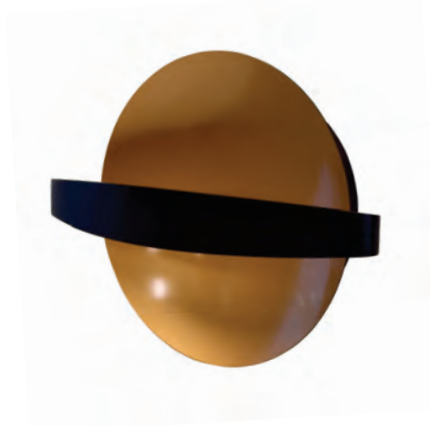

WS15

Moon LED Ceiling/Wall Sconce

Specifications/Features

Fixture

Architectural LED Ceiling/Wall Sconce creates dramatic accent lighting for hallways, reception areas, individual rooms and offices. Stamped steel base and aluminum cross bar. All sizes available in White on White. Black on Gold finish only available in large.

Small: 7" Diameter (ADA Compliant)

Medium: 11" Diameter

Large: 15" Diameter

Lamp/Electrical

3000K, 90 CRI

Small: 6.5W LED, 575Lm (White/White Version)

Medium: 7.5W LED, 620Lm (White/White Version)

Large: 16W LED, 1325Lm (White/White Version)

120-277 ELV Dimming

Mounting

Hardware included for mounting fixture to octagonal junction box.

Warranty

This fixture is covered by ConTech's five (5) year full replacement guarantee after date of purchase.

Labels/Usage

cETLus Certified to UL Standards.

Dry location only.

Small: 7-3/32" W x 3-3/16" Deep
Medium: 11-1/8" W x 4-5/8" Deep
Large: 15-3/8" W x 6-1/4" Deep

Ordering Information

Example Order:

Fixture	Size	Color Temp	Dimming/Electrical	Finish
WS15	1 - Small: 7\	30KC - 3000K, 90 CRI	MVD - 120-277V ELV Dimming	B - Black/Gold*
	2 - Medium: 11\			P - White/White
	3 - Large: 15\			

*B finish only available in 15"