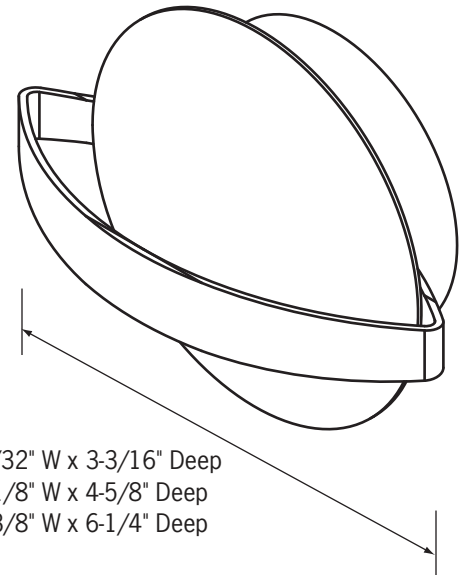

Small: 7" Diameter (ADA Compliant)

Medium: 11" Diameter

Large: 15" Diameter

Lamp/Electrical

3000K, 90 CRI

Small: 6.5W LED, 575Lm (White/White Version)

Medium: 7.5W LED, 620Lm (White/White Version)

Large: 16W LED, 1325Lm (White/White Version)

Labels/Usage

cETLus Certified to UL Standards.

Dry location only.

Small: 7-3/32" W x 3-3/16" Deep
 Medium: 11-1/8" W x 4-5/8" Deep
 Large: 15-3/8" W x 6-1/4" Deep

Ordering Information

Example Order:

Fixture	Size	Color Temp	Dimming/Electrical	Finish
<input type="text" value="WS15"/>	<input type="text" value="1 - Small: 7\"/>	<input type="text" value="30KC - 3000K, 90 CRI"/>	<input type="text" value="MVD - 120-277V ELV Dimming"/>	<input type="text" value="B - Black/Gold*"/>
	<input type="text" value="2 - Medium: 11\"/>			<input type="text" value="P - White/White"/>
	<input type="text" value="3 - Large: 15\"/>			